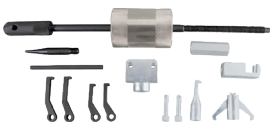

SALE \$119.99

Koken USA

KOK RSX772Z/3
3 Pc. Z-Series Double Universal Set

- Joints use ball mechanisms
- 60 degrees of rotation
- 1/4", 3/8", 1/2" Sq. Dr

SALE \$146.65

Cal-Van TOOLS

CVT 49700
14 Pc. Slide Hammer & Puller Set

- Capable of inside spreads from 3/8" to 1-1/4" and outer spreads up to 3"
- Puller reaches depths up to 2.5"
- All components are in a blow-molded case

SALE \$91.65

Mastercool®
"World Class Quality"

MC 72475-PRC
Universal Hydraulic Flaring Tool Set Plus Tube Cutter

This kit fabricates Push Connect 1/4, 5/16 and 3/8"; GM Fuel Line Flare, Brake Lines and Transmission 5/16 and 3/8"; Flare/Double Flare 3/16, 1/4, 5/16, 3/8 and 1/2"; Metric Bubble Flare 4.75, 6, 8, and 10mm

FREE

GW GEARWRENCH

GWR 85194
120XP 1/4" Flex-Head Electronic Torque Wrenches With Angle

- 2-20 FT/LBS capacity
- 3 Modes of Operation: Peak Torque, Angle, Peak Angle
- Pre-Set 10 Regularly Used Torque Settings
- 5 Torque Measurement Units: Ft-lb, In-lb, Nm, Kg-m, Kg-cm for Versatility
- Target Torque Alert – Handle Vibration, Audible Signal, LCD Screen Shows Red, Display on Screen
- 120 tooth ratchet with 3° swing arc